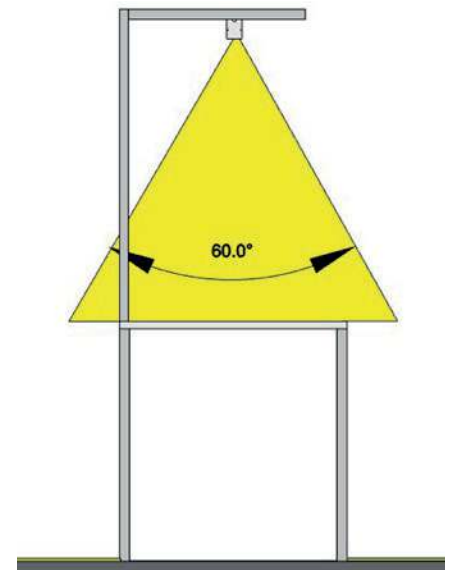

LED-
SYSTEM LIGHTS

EASYTUBE

PEK 

EASYTUBE™ LED SYSTEM LIGHTS

- Premium LEDs of the latest generation
 - Service life up to 60,000 h (L80 / B10)
 - Colour rendering index CRI > 80 (typ. 84)
 - photobiological safety of LEDs: risk class 1
- high-quality, low-loss LED converter
high energy efficiency (up to 180 lm/W)
- Glare control and light distribution
 - Glare control through microprism disk and diffuser
 - no multiple shadowing
 - homogeneous light distribution, 60° beam angle
- Colour rendering index CRI > 80 (typ. 85)
optional infinitely dimmable with programmable memory function
- 3 different light colours
 - 4000 K
 - 5000 K
 - 6500 K
- natural anodised aluminium profile in 6 different lengths
 - 300 mm 8 W LED power
 - 585 mm 14 W LED power
 - 870 mm 21 W LED power
 - 1150 mm 28 W LED power
 - 1435 mm 35 W LED power
 - 1735 mm 42 W LED power
- Mounting optionally with fixed or swivelling mounting bracket
- Mains cable with fixed connection or GST18i3 plug-in system
- optional with In/Out for through-wiring
- optional 24 Volt DC with 5000 K (plug-in connection M12 A 5-pole)